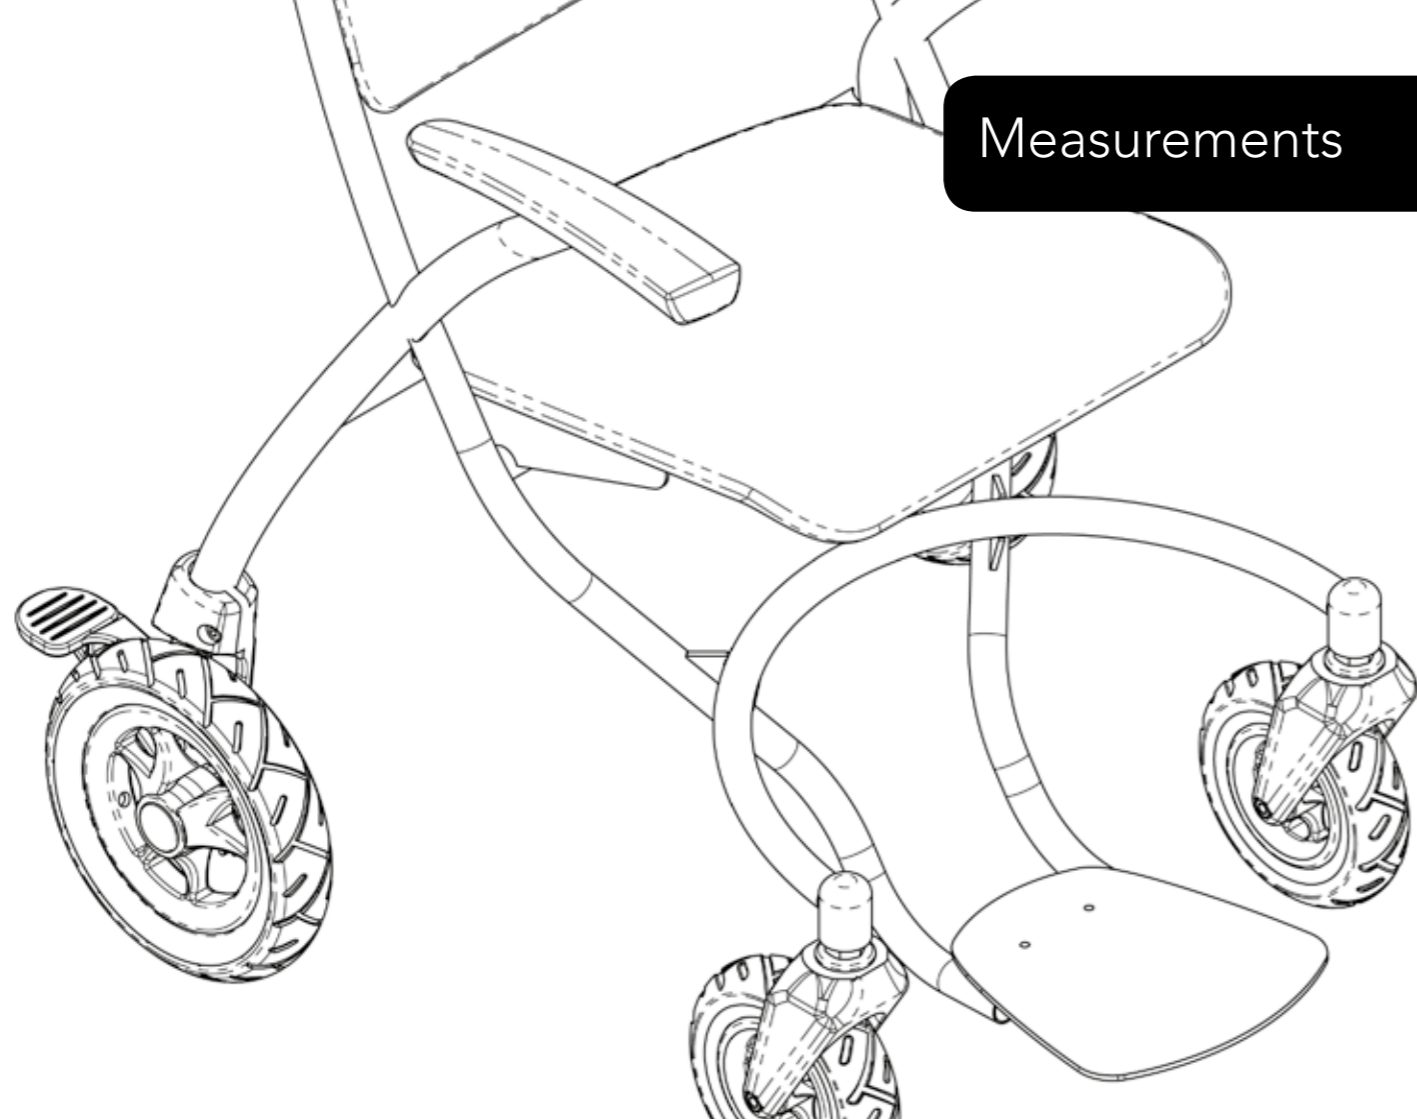

Measurements

Specifications

Specificaties

AXI_{2GO}

Width	Breedte rolstoel	73,5 cm
Length	Lengte rolstoel	90 cm
Extra length per nestable chair	Extra lengte per nestbare stoel	+ 28 cm
Seat width	Zitbreedte	45 cm
Seat height	Zithoogte	50 cm
Seat depth	Zitdiepte	45 cm
Seat angle	Zithoek	9°
Backrest height	Rughoogte	48 cm
Armrest height	Armleggerhoogte	25 cm
Lower leg length	Onderbeenlengte	45 cm
Height of push- + brake-handle	Hoogte duw- + rembeugel	98 cm
Total weight	Totale massa	26 kg
Maximum user weight	Maximaal gewicht inzittende	125 kg
Maximum load luggage rack	Maximale lading bagagerekje	15 kg